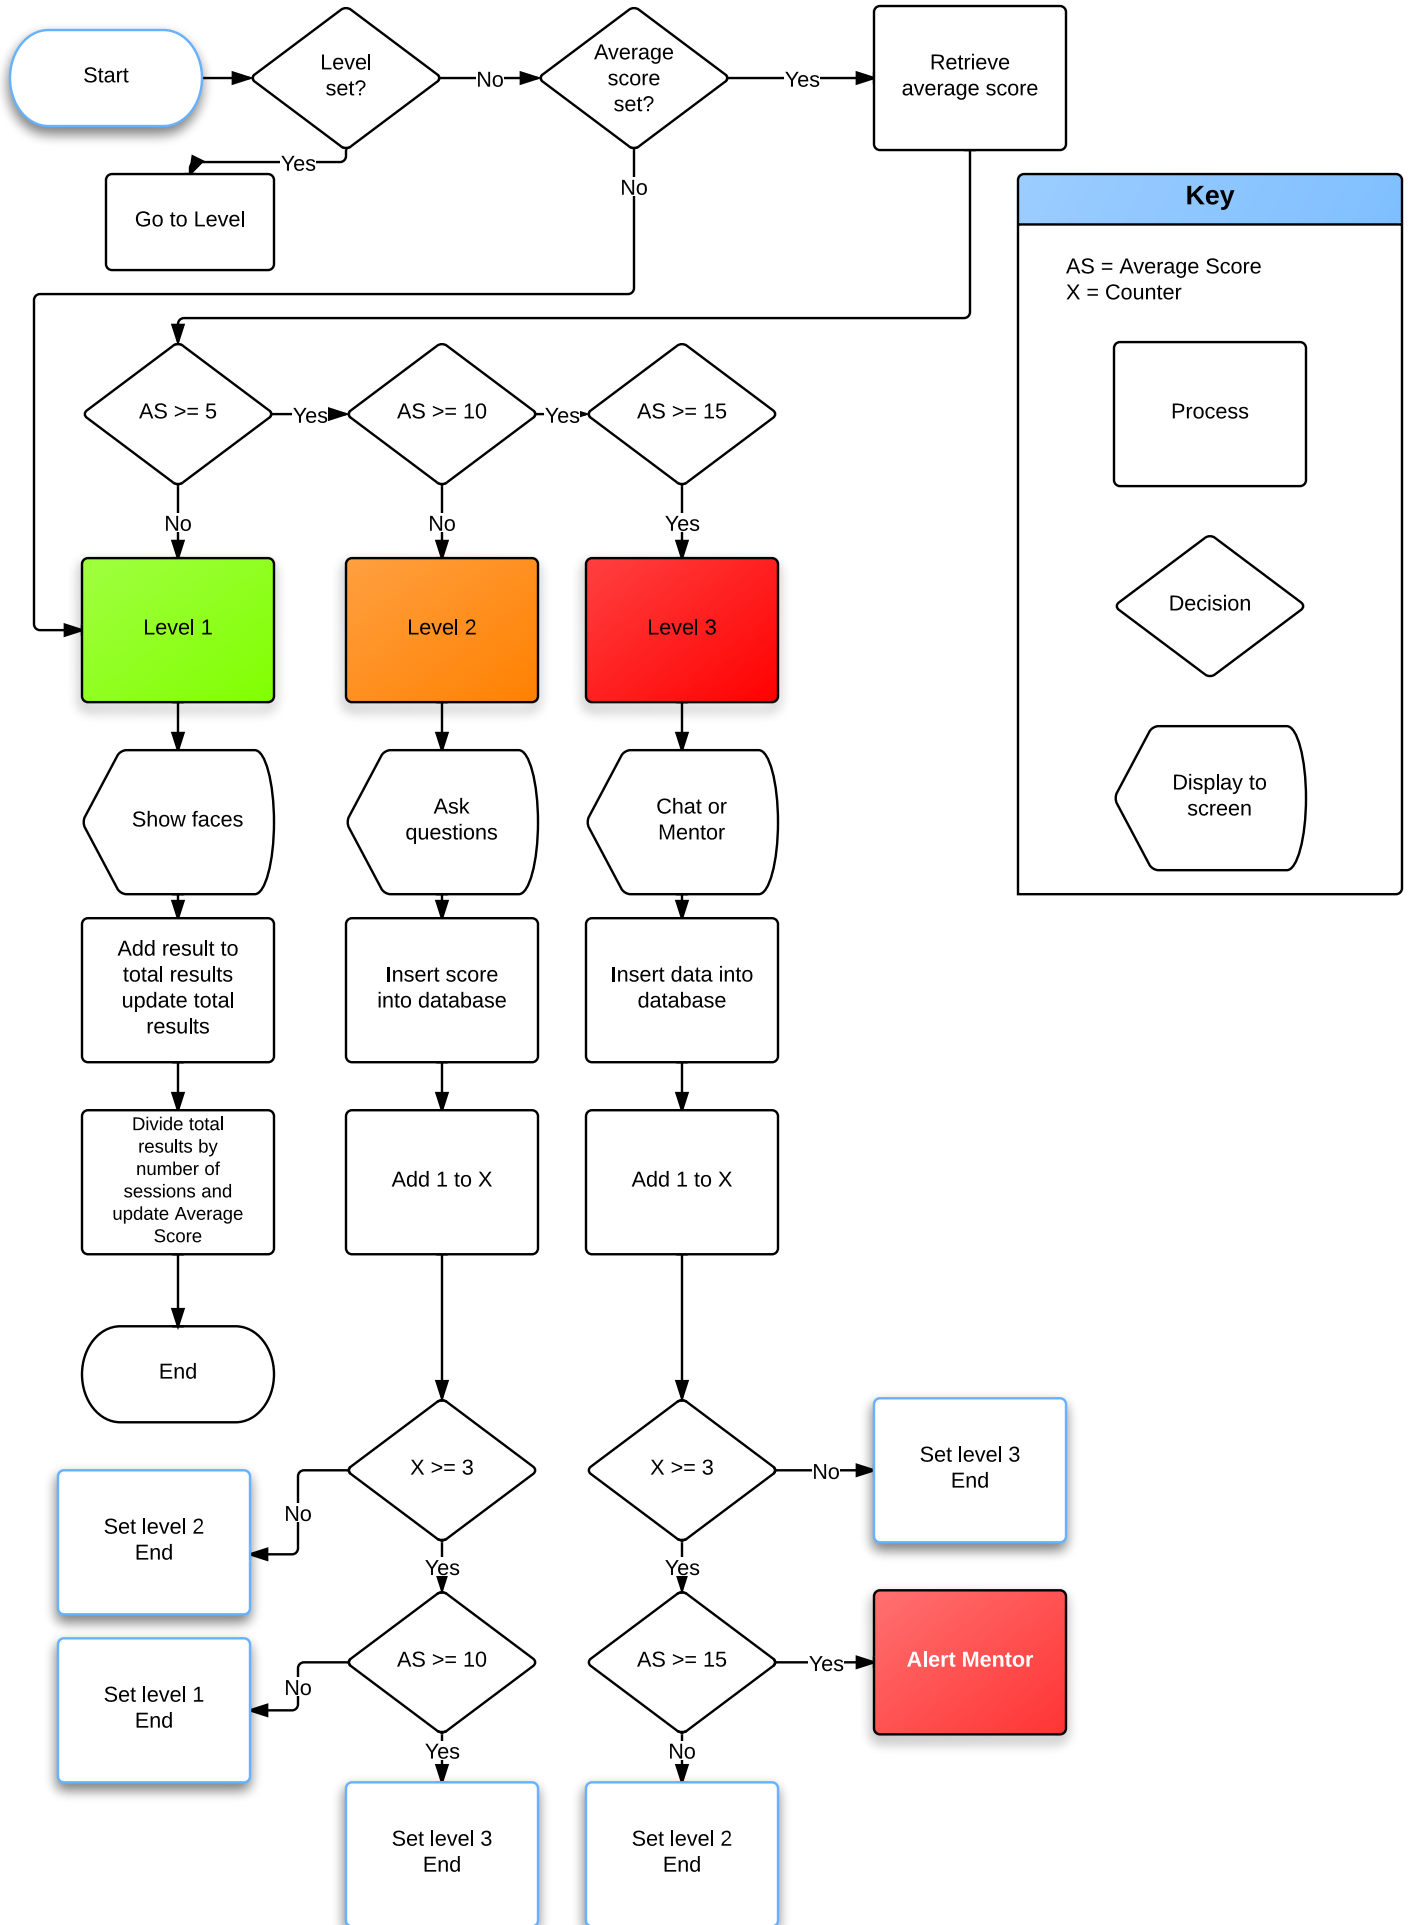

## Bullying Early Warning Algorithm

**Key**

AS = Average Score  
X = Counter

Process

Decision

Display to screen